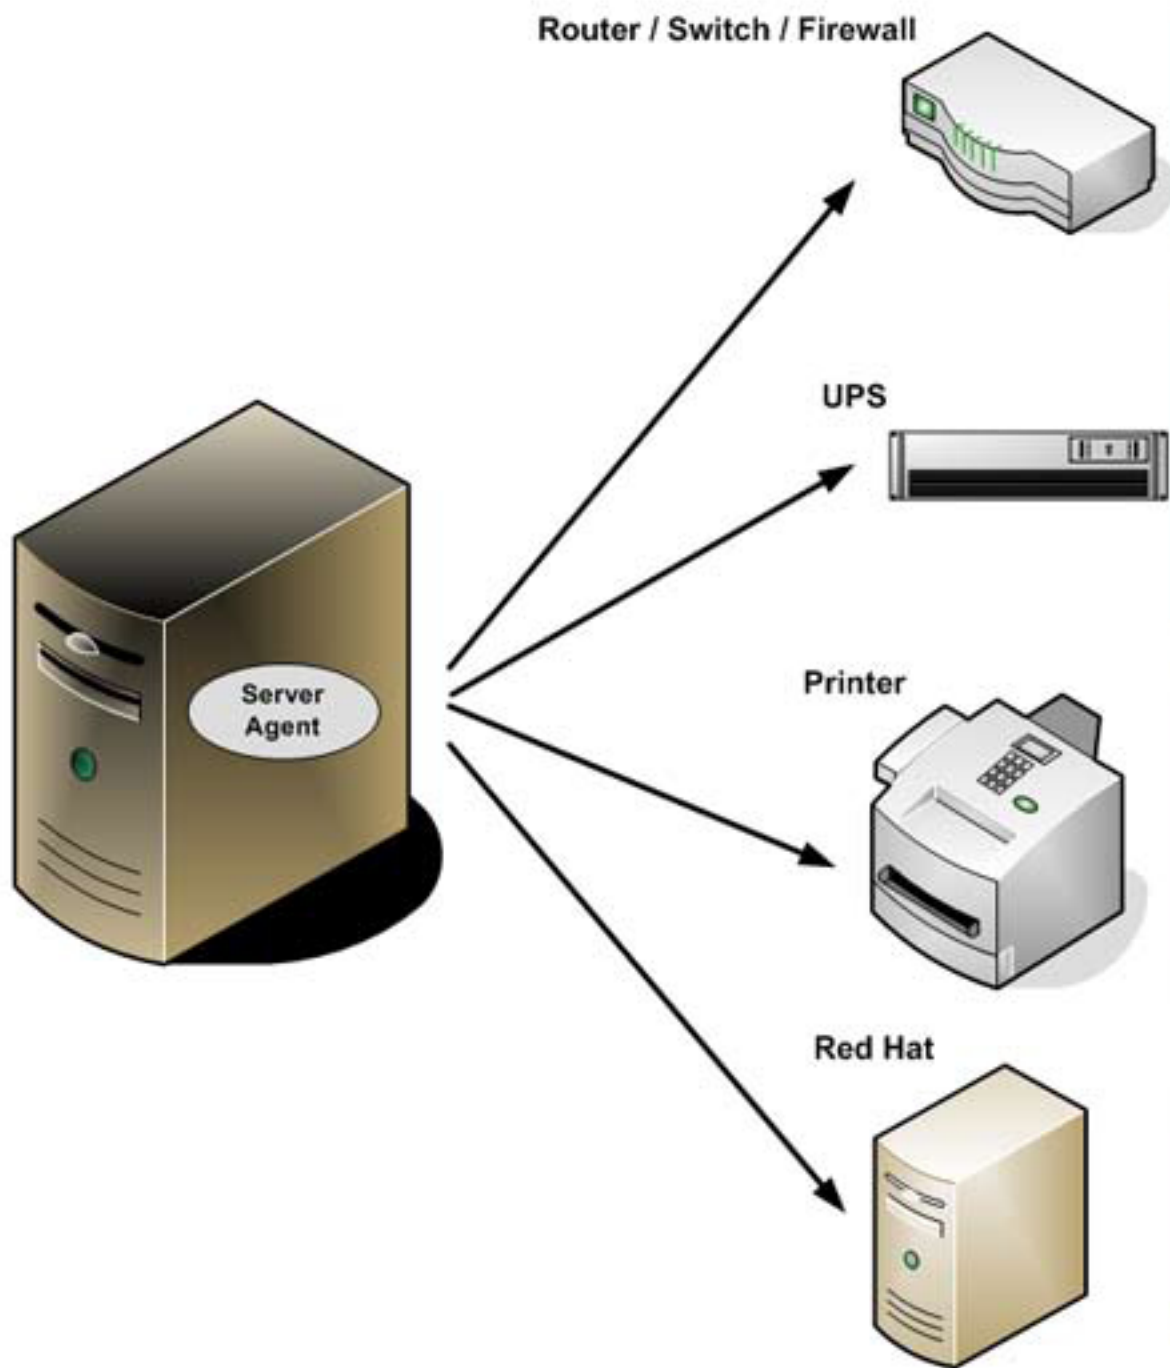

# Network Monitoring

CPU Utilization  
Free MegaBytes of Memory  
Interface Utilization  
Input / Output  
Errors  
Discards

Battery Capacity  
Battery Status  
Time Remaining  
Battery Replacement  
Output Load  
Output Status  
Output Voltage  
Output Frequency

Busy  
Standby  
Low Paper / Low Toner  
No Paper / Paper Jam  
Moving Off Line  
Moving On Line  
Unavailable

Processor  
Memory  
Disk Space  
Logical Disk  
Virtual Memory